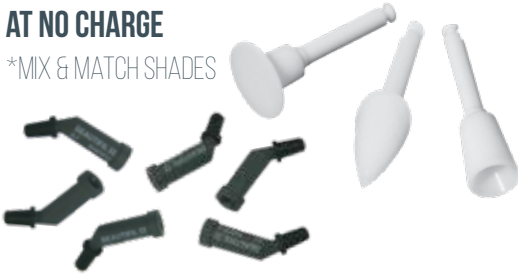

# QUARTER SPECIALS

2018 | FOURTH QUARTER | SHOFU DENTAL CORPORATION

**BUY 4 BEAUTIFIL II TIPS  
GET 1 ONEGLOSS PS KIT (0176, 0177, 0178, 0175)  
AT NO CHARGE**

\*MIX & MATCH SHADES

**BUY 8 BEAUTIFIL II SYRINGES  
GET 1 ONEGLOSS PS KIT (0176, 0177, 0178, 0175)  
AT NO CHARGE**